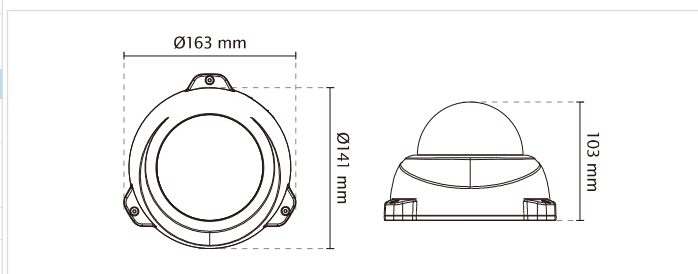

Dimensions

Compatible Accessories

Mounting Kits

All specifications are subject to change without notice. Copyright © VIVOTEK INC. All rights reserved.