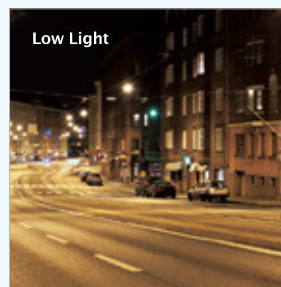

Parking Lot

Outdoor Sidewalk

Low Light