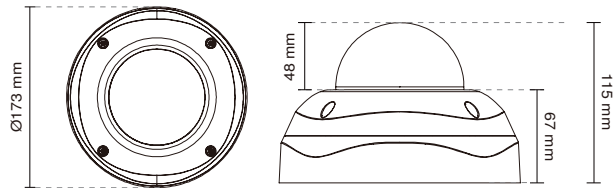

Dimensions

Compatible Accessories

Mounting Kits

PoE Kits

All specifications are subject to change without notice. Copyright © VIVOTEK INC. All rights reserved.

Distributed by:

VIVOTEK INC.
6F, No.192, Lien-Cheng Rd., Chung-Ho,

VIVOTEK USA
2050 Ringwood Avenue,

VIVOTEK Europe
Randstad 22-133, 1316BW Almere,

Ver 1.3