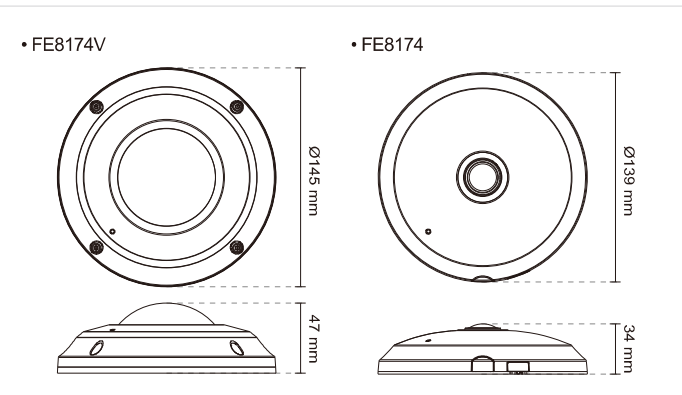

Dimensions

Compatible Accessories

Mounting Kits

Power Adapter

Wireless

PoE Kits

All specifications are subject to change without notice. Copyright © 2014 VIVOTEK INC. All rights reserved.

Distributed by:

VIVOTEK INC.
6F, No.192, Lien-Cheng Rd., Chung-Ho,

VIVOTEK USA
2050 Ringwood Avenue,

VIVOTEK Europe
Busplein 36, 1315KV, Almere,

Ver 1.3