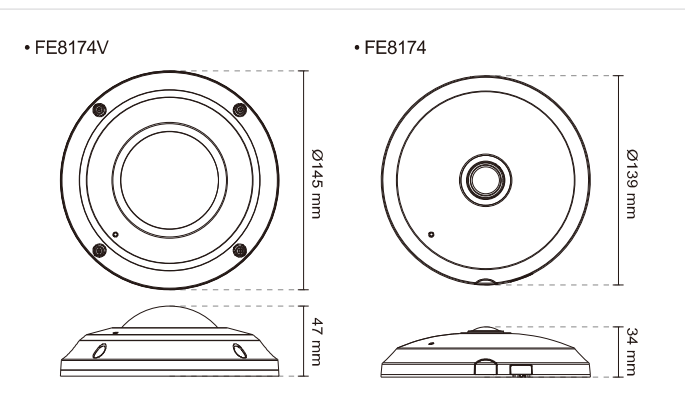

## Technical Specifications

Models	FE8174/74V
<b>System Information</b>	
CPU	Multimedia SoC (System-on-Chip)
Flash	128 MB
RAM	256 MB
<b>Camera Features</b>	
Image Sensor	1/2.5" Progressive CMOS in 2560 x 1920 resolution
Maximum Resolution	1920x1920
Lens Type	Fixed-focal
Focal Length	f = 1.5 mm
Aperture	F2.8
Field of View	180° (Horizontal) 180° (Vertical) 180° (Diagonal)
Shutter Time	1/5 sec. to 1/32,000 sec.
WDR Technology	WDR Enhanced
Day/Night	Removable IR-cut filter for day & night function
Minimum Illumination	0.03 Lux @ F2.8, 50 IRE (Color) 0.001 Lux @ F2.8, 50 IRE (B/W)
Pan/tilt/zoom Functionalities	ePTZ: 12x digital zoom (12x on IE plug-in)
On-board Storage	MicroSD/SDHC/SDXC card slot
<b>Video</b>	
Compression	H.264, MJPEG & MPEG-4
Maximum Frame Rate	15 fps at 1920x1920 30 fps at 1920x1080 In all compression modes
Maximum Streams	3 simultaneous streams
S/N Ratio	Above 62 dB
Dynamic Range	57 dB
Video Streaming	Adjustable resolution, quality and bitrate
Image Settings	Adjustable image size, quality and bit rate Pixel counter Time stamp, text overlay, flip & mirror Configurable brightness, contrast, saturation, sharpness, white balance, exposure control, gain, backlight compensation, privacy masks Scheduled profile settings
<b>Audio</b>	
Audio Capability	Audio input/output (full duplex)
Compression	AAC, G.711, G.726
Interface	Built-in microphone External microphone input
Effective Range	5 meters
<b>Network</b>	
Users	Live viewing for up to 10 clients
Protocols	IPv4, IPv6, TCP/IP, HTTP, HTTPS, UPnP, RTSP/RTP/RTCP, IGMP, SMTP, FTP, DHCP, NTP, DNS, DDNS, PPPoE, CoS, QoS, SNMP, 802.1X, UDP, ICMP
Interface	10Base-T/100 BaseTX Ethernet (RJ-45)
ONVIF	Supported, specification available at <a href="http://www.onvif.org">www.onvif.org</a>
<b>Intelligent Video</b>	
Video Motion Detection	Five-window video motion detection

## Dimensions