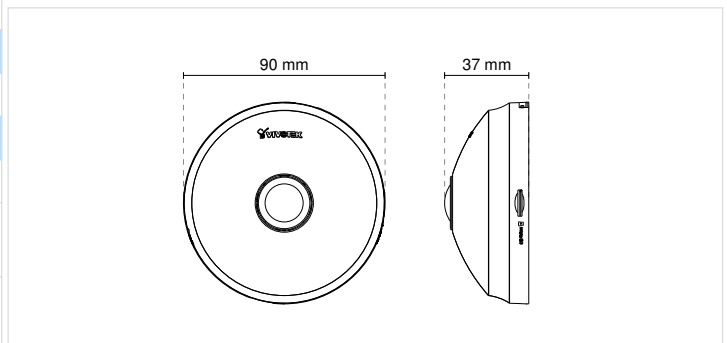

ONVIF	Supported, specification available at www.onvif.org
Intelligent Video	
Video Motion Detection	Five-window video motion detection
Alarm and Event	
Alarm Triggers	Video motion detection, manual trigger, digital input, periodical trigger, system boot, recording notification, camera tampering detection
Alarm Events	Event notification using digital output, HTTP, SMTP, FTP and NAS server File upload via HTTP, SMTP, FTP and NAS server
General	
Connectors	RJ45 cable connector for Network/ PoE connection
LED Indicator	System power and status indicator
Power Input	IEEE 802.3af PoE Class 1
Power Consumption	Max. 3.6 W
Dimensions	Ø: 90 mm x 37 mm
Weight	Net: 135g
Safety Certifications	CE, LVD, FCC Class B, VCCI, C-Tick
Operating Temperature	Starting Temperature: 0°C ~ 40°C (32°F ~ 104°F) Working Temperature: -10°C ~ 40°C (14°F ~ 104°F)
Warranty	24 months
System Requirements	
Operating System	Microsoft Windows 7/ Vista/ XP/ 2000
Web Browser	Mozilla Firefox 7~10 (Streaming only) Internet Explorer 7.x, 8.x, 9.x, 10.x
Other Players	VLC: 1.1.11 or above QuickTime: 7 or above
Included Accessories	
CD	User's manual, quick installation guide, Installation Wizard 2, ST7501 32-channel recording software
Others	Quick installation guide, warranty card, alignment sticker, screws pack, mounting bracket, software CD

Dimensions

Compatible Accessories

Mounting Kits

All specifications are subject to change without notice. Copyright © VIVOTEK INC. All rights reserved.

Distributed by:

VIVOTEK INC.
6F, No.192, Lien-Cheng Rd., Chung-Ho,

VIVOTEK USA
2050 Ringwood Avenue,

VIVOTEK Europe
Randstad 22-133, 1316BW Almere,

Ver. 6