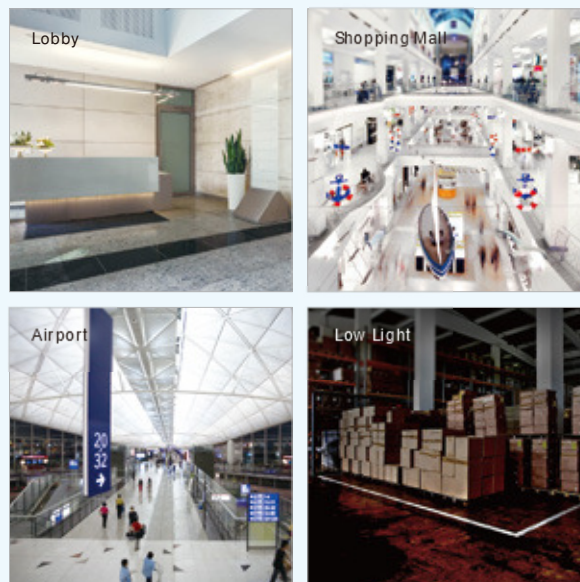

FE8181/ 81V

Fisheye Network Camera

5MP • 360° Surround View • 360° 10 Meter IR • Smart IR • 3DNR • IP66 • IK10 • Pixel Calculator

VIVOTEK FE8181/81V are the latest fisheye fixed dome network cameras from VIVOTEK, featuring a detailed 5-Megapixel resolution sensor with superb image quality. Equipped with a fisheye lens for 180° panoramic view (wall mount) or 360° surround view (ceiling/floor/table mount) without blind spots, the cameras are able to provide coverage of wide, open areas, such as airports, shopping malls, parking lots, retail stores, offices and more.

The FE8181/81V, true day/night cameras, feature a removable IR-cut filter, maintaining clear images 24 hours a day, with built-in IR LEDs enabling the camera to provide uniformly 360° surround illumination for clear viewing up to 10 meters, even in completely dark environments.

Key Features

- 5-Megapixel CMOS Sensor
- 30 fps @ 1080p Full HD
- 1.5 mm Fisheye Lens for 180° Panoramic View and 360° Surround View
- Removable IR-cut Filter for Day & Night Function
- EN50155 Compliance for Professional Mobile Surveillance (FE8181V)
- Real-time H.264, MPEG-4, and MJPEG Compression (Triple Codec)
- WDR Enhancement for Unparalleled Visibility in Extremely Bright and Dark Environments
- Vandal-proof IK10-rated and Weather-proof IP66-rated Housing (FE8181V)
- ePTZ for Data Efficiency
- Built-in 802.3at Compliant PoE
- Built-in MicroSD/SDHC/SDXC Card Slot for On-board Storage
- Pixel Calculator for Image Clarity Measurement
- Support Local Dewarping