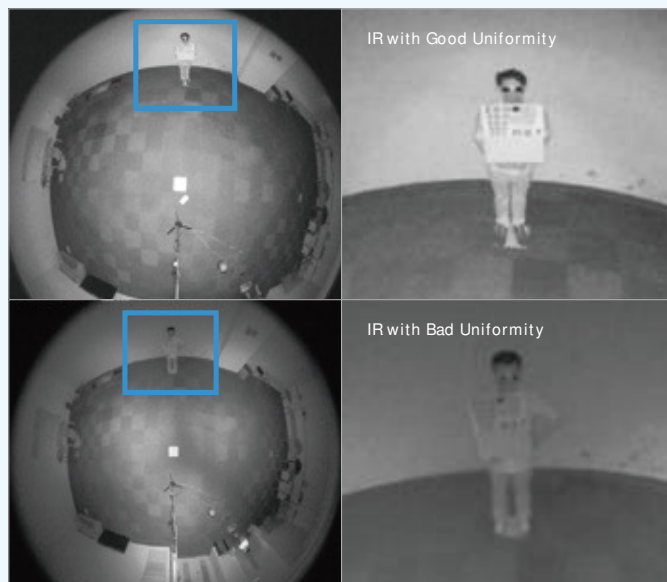

# FE8181/ 81V

Fisheye Network Camera

5MP • 360° Surround View • 360° 10 Meter IR • Smart IR • 3DNR • IP66 • IK10 • Pixel Calculator

VIVOTEK FE8181/81V are the latest fisheye fixed dome network cameras from VIVOTEK, featuring a detailed 5-Megapixel resolution sensor with superb image quality. Equipped with a fisheye lens for 180° panoramic view (wall mount) or 360° surround view (ceiling/floor/table mount) without blind spots, the cameras are able to provide coverage of wide, open areas, such as airports, shopping malls, parking lots, retail stores, offices and more.

The FE8181/81V, true day/night cameras, feature a removable IR-cut filter, maintaining clear images 24 hours a day, with built-in IR LEDs enabling the camera to provide uniformly 360° surround illumination for clear viewing up to 10 meters, even in completely dark environments.

## Key Features

- 5-Megapixel CMOS Sensor
- 30 fps @ 1080p Full HD
- 1.5 mm Fisheye Lens for 180° Panoramic View and 360° Surround View
- Removable IR-cut Filter for Day & Night Function
- EN50155 Compliance for Professional Mobile Surveillance (FE8181V)
- Real-time H.264, MPEG-4, and MJPEG Compression (Triple Codec)
- WDR Enhancement for Unparalleled Visibility in Extremely Bright and Dark Environments
- Vandal-proof IK10-rated and Weather-proof IP66-rated Housing (FE8181V)
- ePTZ for Data Efficiency
- Built-in 802.3at Compliant PoE
- Built-in MicroSD/SDHC/SDXC Card Slot for On-board Storage
- Pixel Calculator for Image Clarity Measurement
- Support Local Dewarping