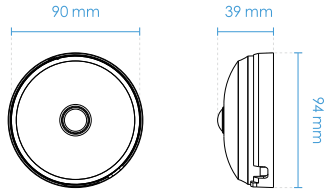

Technical Specifications

Others

Quick installation guide, warranty card, alignment sticker, screw pack, mounting bracket

Dimensions

Compatible Accessories

Mounting Kits