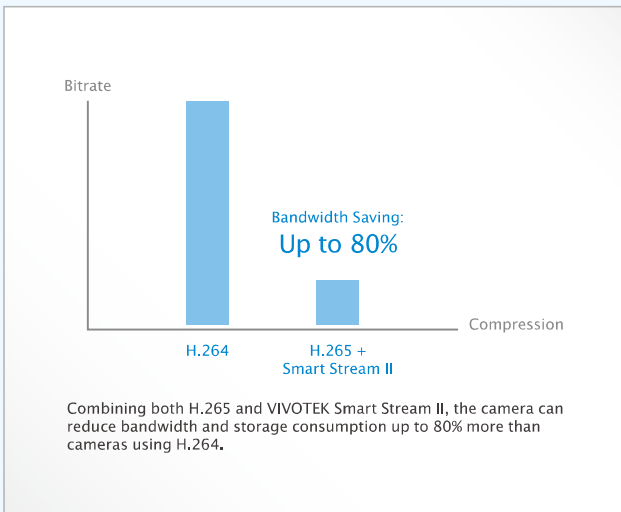

S series **FE9181-H**
S series **FE9381-EHV**
Fisheye Network Camera

H.265 · 5MP · 360° Surround View · Smart Stream II · WDR Pro · 3DNR · IP66 · IK10 · EN50155 Compliance · Pixel Counter · Defog

VIVOTEK's FE9181-H and FE9381-EHV are two unique H.265 fisheye fixed dome network cameras, both featuring a detailed 5-Megapixel CMOS sensor that produces superb image clarity. By employing H.265 compression technology and VIVOTEK's Smart Stream II technology, these cameras can reduce both bandwidth and storage consumption by up to 80%* while retaining the highest standard of image quality.

* Depending on scene being monitored.

Key Features

- H.265 Compression Technology
- 5-Megapixel CMOS Sensor
- 30 fps @ 1920x1920
- 1.47 mm Fisheye Lens for 180° Panoramic View and 360° Surround View
- Removable IR-cut Filter for Day & Night Function
- WDR Pro for Unparalleled Visibility in High Contrast Environments
- Smart Stream II to Optimize Bandwidth Efficiency
- EN50155 Compliance for Professional Mobile Surveillance (FE9381-EHV)
- Vandal-proof IK10-rated and Weather-proof IP66-rated Housing (FE9381-EHV)
- ePTZ for Data Efficiency
- Built-in 802.3af Compliant PoE
- Support Client Side Dewarping
- Pixel Counter for Image Clarity Measurement