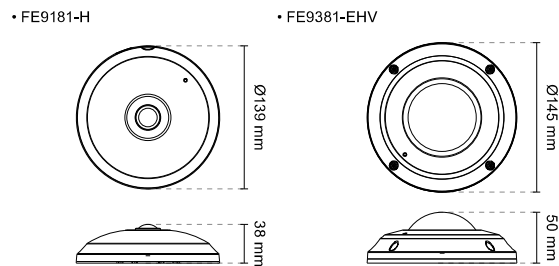

Dimensions

Compatible Accessories

Mounting Kits