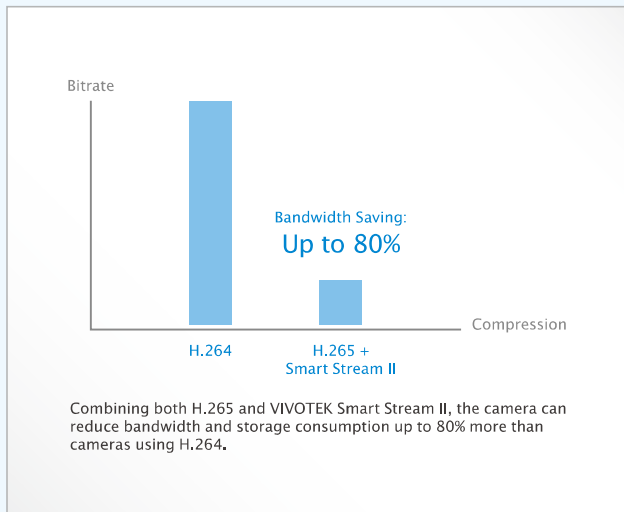

S series **FE9181-H**
S series **FE9381-EHV**
Fisheye Network Camera

H.265 · 5MP · 360° Surround View · Smart Stream II · WDR Pro · 3DNR · IP66 · IK10 · EN50155 Compliance · Pixel Counter · Defog

VIVOTEK's FE9181-H and FE9381-EHV are two unique H.265 fisheye fixed dome network cameras, both featuring a detailed 5-Megapixel CMOS sensor that produces superb image clarity. By employing H.265 compression technology and VIVOTEK's Smart Stream II technology, these cameras can reduce both bandwidth and storage consumption by up to 80%* while retaining the highest standard of image quality.

* Depending on scene being monitored.

Key Features

- H.265 Compression Technology
- 5-Megapixel CMOS Sensor
- 30 fps @ 1920x1920
- 1.47 mm Fisheye Lens for 180° Panoramic View and 360° Surround View
- Removable IR-cut Filter for Day & Night Function
- WDR Pro for Unparalleled Visibility in High Contrast Environments
- Smart Stream II to Optimize Bandwidth Efficiency
- EN50155 Compliance for Professional Mobile Surveillance (FE9381-EHV)
- Vandal-proof IK10-rated and Weather-proof IP66-rated Housing (FE9381-EHV)
- ePTZ for Data Efficiency
- Built-in 802.3af Compliant PoE
- Support Client Side Dewarping
- Pixel Counter for Image Clarity Measurement