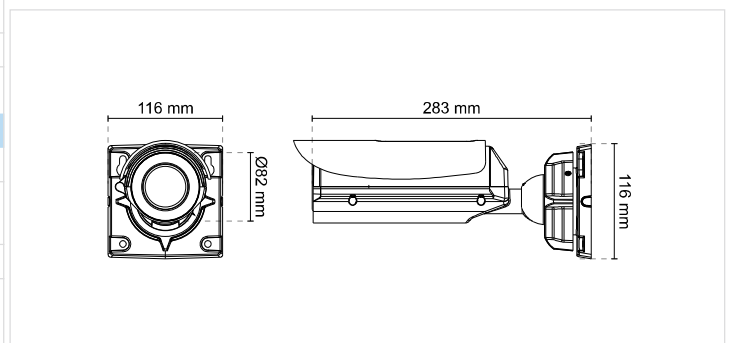

Dimensions

Compatible Accessories

Mounting Kits

All specifications are subject to change without notice. Copyright © VIVOTEK INC. All rights reserved.

Distributed by:

VIVOTEK INC.
6F, No.192, Lien-Cheng Rd., Chung-Ho,

VIVOTEK USA
2050 Ringwood Avenue,

VIVOTEK Europe
Randstad 22-133, 1316BW Almere,

Ver. 3