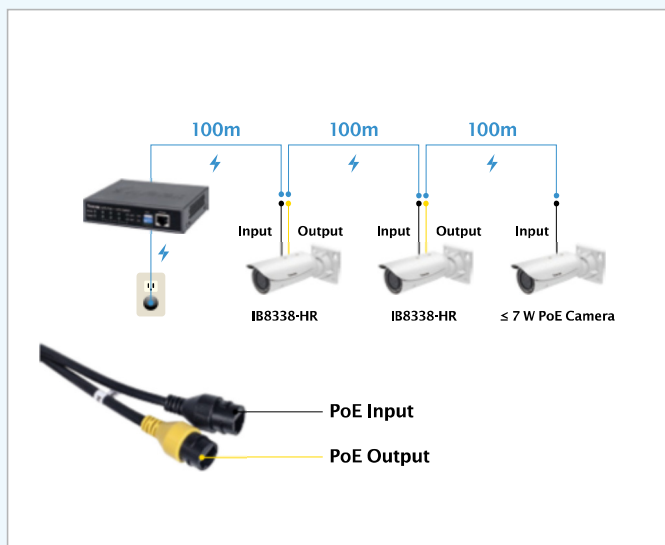

IB8338-H/38-HR

Bullet Network Camera

1MP · 30M IR · IP66 · Smart Stream · WDR Pro · Embedded PoE Extender

The VIVOTEK IB8338-H/38-HR is a sleek, bullet-style network camera designed for diverse outdoor applications. Equipped with a 1MP sensor enabling a viewing resolution of 720P at a smooth 30 fps, the IB8338-H/38-HR is an all-in-one outdoor camera capable of capturing crystal clear images, even in high-contrast lighting conditions. The IB8338-H/38-HR is also equipped with VIVOTEK Smart Stream and 3DNR to save substantial bandwidth for our users.

To suit various outdoor applications and ease cable deployment, the IB8338-HR is the first network camera in the surveillance market designed with an embedded extender to allow PoE input and PoE output. With the IB8338-HR, users can implement a total PoE solution simply and quickly.

Key Features

- 1-Megapixel CMOS Sensor
- 30 fps @ 1280x800
- 2.8 ~ 12 mm Vari-focal, P-iris Lens
- Removable IR-cut Filter for Day & Night Function
- Built-in IR Illuminators, Effective up to 30 Meters
- Real-time H.264, and MJPEG Compression
- Two-way Audio
- WDR Pro for Clear Visibility in Extremely Bright and Dark Environments
- Weather-proof IP66-rated Housing
- 3D Noise Reduction
- Embedded PoE Extender Design to Support Both PoE Input & Output (IB8338-HR)