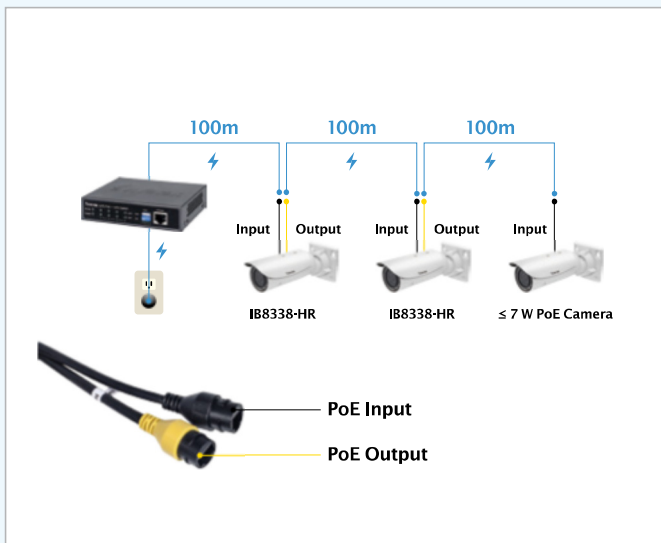

IB8338-H/38-HR

Bullet Network Camera

1MP · 30M IR · IP66 · Smart Stream · WDR Pro · Embedded PoE Extender

The VIVOTEK IB8338-H/38-HR is a sleek, bullet-style network camera designed for diverse outdoor applications. Equipped with a 1MP sensor enabling a viewing resolution of 720P at a smooth 30 fps, the IB8338-H/38-HR is an all-in-one outdoor camera capable of capturing crystal clear images, even in high-contrast lighting conditions. The IB8338-H/38-HR is also equipped with VIVOTEK Smart Stream and 3DNR to save substantial bandwidth for our users.

To suit various outdoor applications and ease cable deployment, the IB8338-HR is the first network camera in the surveillance market designed with an embedded extender to allow PoE input and PoE output. With the IB8338-HR, users can implement a total PoE solution simply and quickly.

Key Features

- 1-Megapixel CMOS Sensor
- 30 fps @ 1280x800
- 2.8 ~ 12 mm Vari-focal, P-iris Lens
- Removable IR-cut Filter for Day & Night Function
- Built-in IR Illuminators, Effective up to 30 Meters
- Real-time H.264, and MJPEG Compression
- Two-way Audio
- WDR Pro for Clear Visibility in Extremely Bright and Dark Environments
- Weather-proof IP66-rated Housing
- 3D Noise Reduction
- Embedded PoE Extender Design to Support Both PoE Input & Output (IB8338-HR)