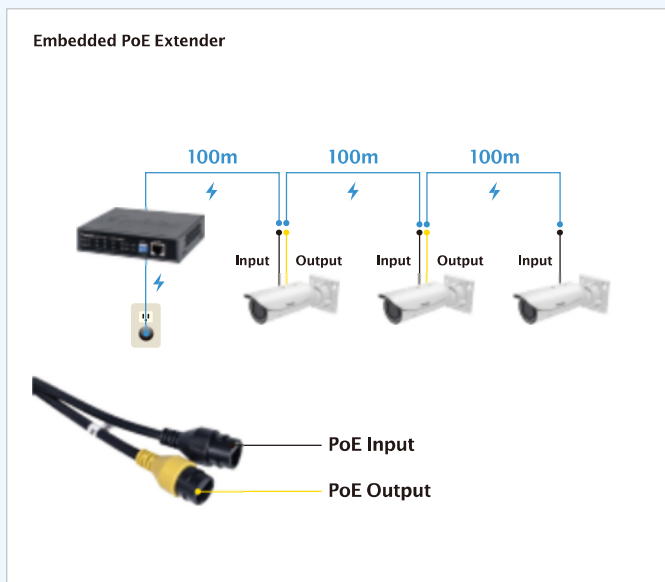

IB8367/67-R

Bullet Network Camera

2MP · 30M IR · Smart IR · IP66 · Cable Management · Smart Stream · PoE Extender · Low Light

VIVOTEK IB8367/IB8367-R is a stylish, bullet-style network camera designed for diverse outdoor applications. Equipped with a 2MP sensor enabling viewing resolution of 1920x1080 at a smooth 30 fps, the IB8367/IB8367-R is an all-in-one outdoor camera capable of capturing high quality and high resolution video up to 2 Megapixel, even in low light environment. IB8367/IB8367-R is also designed with VIVOTEK Smart Stream, 3DNR to save notable bandwidth for users.

To meet more outdoor applications and ease cable deployment, IB8367-R is the first network camera designed with embedded extender to allow PoE input and PoE output. Users can implement a total PoE solution perfectly. Incorporating a number of advanced features standard for VIVOTEK cameras, the IB8367/IB8367-R are the ideal solutions for your outdoor surveillance needs.

Key Features

- 2-Megapixel CMOS Sensor
- 30 fps @ 1920x1080
- 2.8 ~ 12 mm Vari-focal, P-iris Lens
- Removable IR-cut Filter for Day & Night Function
- Built-in IR Illuminators, Effective up to 30 Meters
- Real-time H.264, and MJPEG Compression
- Two-way Audio
- WDR Enhancement for Unparalleled Visibility in Extremely Bright and Dark Environments
- Weather-proof IP66-rated Housing
- 3D Noise Reduction
- Smart IR Technology to Avoid Overexposure
- Embedded PoE Extender Design to Support both PoE Input & Output (IB8367-R)