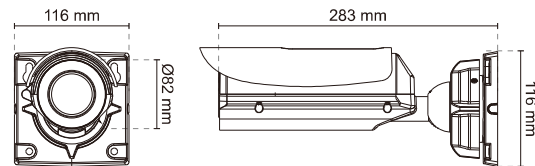

Dimensions

Compatible Accessories

Mounting Kits

All specifications are subject to change without notice. Copyright © VIVOTEK INC. All rights reserved.