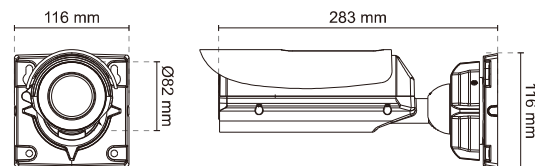

General

Smart Focus System	Manual focus
Connectors	RJ-45 cable connector for Network/PoE connection RJ-45 cable connector for PoE output (IB8367-R) Audio input Audio output DC 12V power input (IB8367) Digital input*1 Digital output*1
LED Indicator	System power and status indicator
Power Input	IB8367 DC 12V IEEE 802.3af PoE Class 3 IB8367-R IEEE 802.3at, UPoE
Power Consumption	IB8367 Max: 8.6 W (DC12V) Max: 9.7 W (PoE) IB8367-R Max: 10W (PoE)
Dimensions	Ø: 82 x 283 mm
Weight	Net: 920 g Net: 985 g (IB8367-R)
Casing	Weather-proof IP66-rated housing
Safety Certifications	CE, LVD, FCC Class A, VCCI, C-Tick, UL
Operating Temperature	Starting Temperature: -10°C ~ 50°C (14°F ~ 122°F) Working Temperature: -20°C ~ 50°C (-4°F ~ 122°F)
Warranty	36 months

System Requirements

Operating System	Microsoft Windows 7/8/Vista/XP/2000
Web Browser	Mozilla Firefox 7~10 (Streaming only) Internet Explorer 7.x, 8.x, 9.x, 10.x
Other Players	VLC: 1.1.11 or above Quicktime: 7 or above

Included Accessories

CD	User's manual, quick installation guide, Installation Wizard 2, ST7501 32-channel recording software
Others	Quick installation guide, warranty card, sun shield, wall mount bracket, alignment sticker/desiccant bag, waterproof connector, screw pack

Dimensions

Compatible Accessories

Mounting Kits

All specifications are subject to change without notice. Copyright © VIVOTEK INC. All rights reserved.