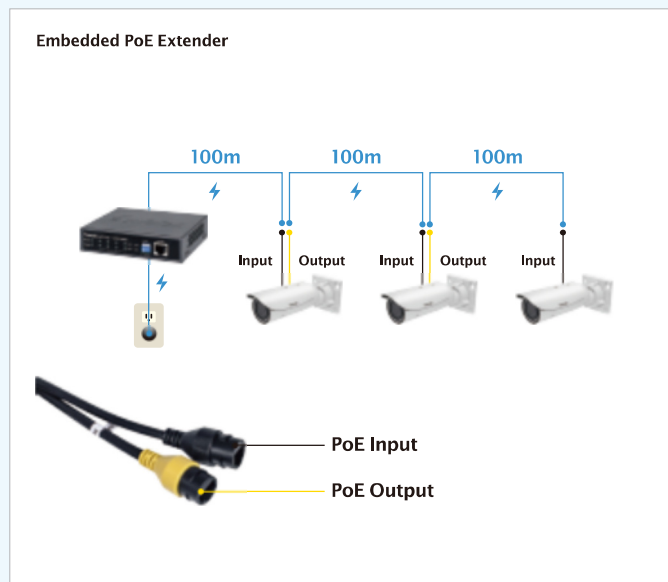

IB8367/67-R

Bullet Network Camera

2MP · 30M IR · Smart IR · IP66 · Cable Management · Smart Stream · PoE Extender · Low Light

VIVOTEK IB8367/IB8367-R is a stylish, bullet-style network camera designed for diverse outdoor applications. Equipped with a 2MP sensor enabling viewing resolution of 1920x1080 at a smooth 30 fps, the IB8367/IB8367-R is an all-in-one outdoor camera capable of capturing high quality and high resolution video up to 2 Megapixel, even in low light environment. IB8367/IB8367-R is also designed with VIVOTEK Smart Stream, 3DNR to save notable bandwidth for users.

To meet more outdoor applications and ease cable deployment, IB8367-R is the first network camera designed with embedded extender to allow PoE input and PoE output. Users can implement a total PoE solution perfectly. Incorporating a number of advanced features standard for VIVOTEK cameras, the IB8367/IB8367-R are the ideal solutions for your outdoor surveillance needs.

Key Features

- 2-Megapixel CMOS Sensor
- 30 fps @ 1920x1080
- 2.8 ~ 12 mm Vari-focal, P-iris Lens
- Removable IR-cut Filter for Day & Night Function
- Built-in IR Illuminators, Effective up to 30 Meters
- Real-time H.264, and MJPEG Compression
- Two-way Audio
- WDR Enhancement for Unparalleled Visibility in Extremely Bright and Dark Environments
- Weather-proof IP66-rated Housing
- 3D Noise Reduction
- Smart IR Technology to Avoid Overexposure
- Embedded PoE Extender Design to Support both PoE Input & Output (IB8367-R)