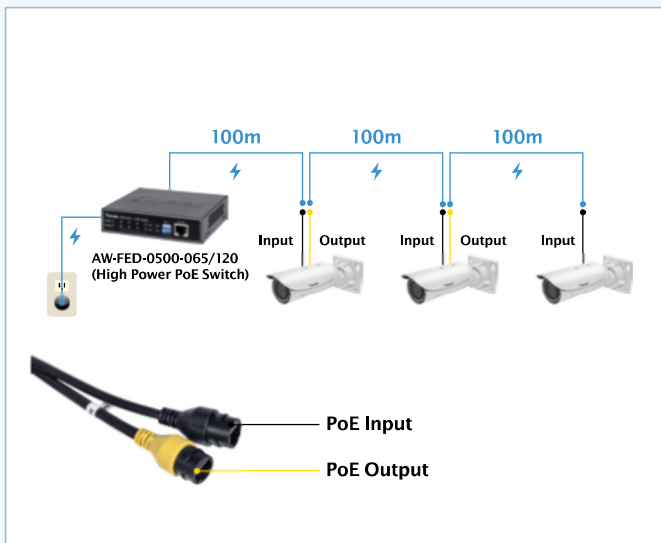

IB8367 IB8367-R IB8367-T IB8367-RT

Bullet Network Camera

2MP · 30M IR · Smart IR · IP66 · Cable Management · Smart Stream · PoE Extender · Low Light

VIVOTEK IB8367 series are stylish, bullet-style network cameras designed for diverse outdoor applications. Equipped with a 2MP sensor enabling viewing resolution of 1920x1080 at a smooth 30 fps, the IB8367 series are all-in-one outdoor cameras capable of capturing high quality and high resolution, especially in low light environment. In addition to applying VIVOTEK's notable bandwidth solution in Smart Stream and 3DNR, the IB8367-T/-RT models are also designed with smart focus system to assist focus adjustment more efficiently.

To meet more outdoor applications and ease cable deployment, IB8367-R model is the first network camera designed with embedded extender to allow PoE input and PoE output. Users can implement a total PoE solution perfectly. Incorporating a number of advanced features standard for VIVOTEK cameras, the IB8367 series are the ideal solutions for your outdoor surveillance needs.

Key Features

- 2-Megapixel CMOS Sensor
- 30 fps @ 1920x1080
- 2.8 ~ 12 mm Vari-focal, P-iris Lens, Remote Focus (IB8367-T/-RT)
- Removable IR-cut Filter for Day & Night Function
- Built-in IR Illuminators, Effective up to 30 Meters
- Real-time H.264, and MJPEG Compression
- Two-way Audio
- WDR Enhancement for Unparalleled Visibility in Extremely Bright and Dark Environments
- Weather-proof IP66-rated Housing
- 3D Noise Reduction
- Smart IR Technology to Avoid Overexposure
- Embedded PoE Extender Design to Support both PoE Input & Output (IB8367-R/-RT)
- SNV (Supreme Night Visibility)