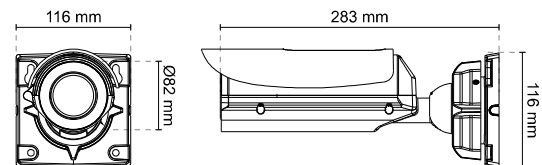

Dimensions

Compatible Accessories

Mounting Kits

All specifications are subject to change without notice. Copyright © VIVOTEK INC. All rights reserved.

Distributed by:

VIVOTEK INC.
6F, No.192, Lien-Cheng Rd., Chung-Ho,

VIVOTEK USA
2050 Ringwood Avenue,

VIVOTEK Europe
Randstad 22-133, 1316BW Almere,

Ver. 6