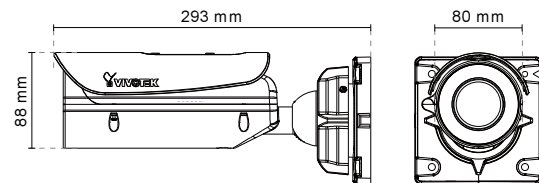

Dimensions

* Available per project request

Compatible Accessories

Mounting Kits

All specifications are subject to change without notice. Copyright © VIVOTEK INC. All rights reserved.

Ver. 9