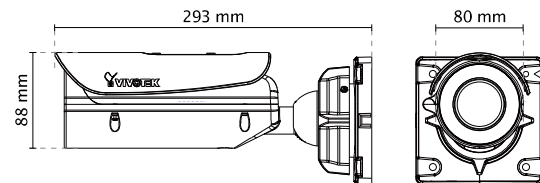

Dimensions

Compatible Accessories

Mounting Kits

All specifications are subject to change without notice. Copyright © VIVOTEK INC. All rights reserved.

Ver. 9