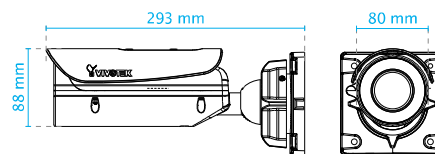

VCA	Line crossing detection, field detection, loitering detection *Available per project request.
Alarm and Event	
Alarm Triggers	Motion detection, manual trigger, digital input, periodical trigger, system boot, recording notification, camera tampering detection, audio detection
Alarm Events	Event notification using digital output, HTTP, SMTP, FTP, NAS server and SD Card File upload via HTTP, SMTP, FTP, NAS server and SD card
General	
Smart Focus System	Remote Focus (IB836BA-HT/EHT) RJ-45 cable connector for Network/PoE connection Audio input Audio output DC 12V power input Digital input*1 Digital output*1
Connectors	
LED Indicator	System power and status indicator DC 12V
Power Input	IB836BA-HT/HF3: IEEE 802.3af/at PoE Class 0 IB836BA-EHT/EHF3: IEEE 802.3at PoE Class 4
Power Consumption	IB836BA-HT: Max. 13 W IB836BA-EHT/EHF3: Max. 25 W (Heater on) IB836BA-HF3: Max. 9 W
Dimensions	Ø 88 x 293 mm
Weight	Net: 1264 g
Casing	Weather-proof IP66-rated housing (Camera body) Vandal-proof IK10-rated metal housing (Camera body)
Safety Certifications	IB836BA-HT/EHT: CE, LVD, FCC Class A, VCCI, C-Tick, UL IB836BA-HF3/EHF3: CE, LVD, FCC Class A, VCCI, C-Tick
Operating Temperature	IB836BA-HT/HF3: Starting Temperature: -10°C ~ 50°C (14°F ~ 122°F) Working Temperature: -20°C ~ 50°C (-4°F ~ 122°F) IB836BA-EHT/EHF3: Starting Temperature: -40°C ~ 50°C (-40°F ~ 122°F) Working Temperature: -50°C ~ 50°C (-58°F ~ 122°F)
Warranty	IB836BA-HT/EHT: 36 months IB836BA-HF3/EHF3: 24 months
System Requirements	
Operating System	Microsoft Windows 7/8/Vista/XP/2000
Web Browser	Mozilla Firefox 7~43 (Streaming only) Internet Explorer 7/8/9/10/11
Other Players	VLC: 1.1.11 or above Quicktime: 7 or above
Included Accessories	
CD	User's manual, quick installation guide, Installation Wizard 2, VAST 32-channel recording software
Others	Quick installation guide, warranty card, sun shield, wall mount bracket, alignment sticker/ desiccant bag, waterproof connector, screw pack
Dimensions