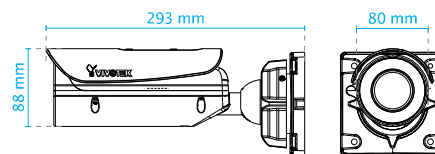

VCA	Line crossing detection, field detection, loitering detection *Available per project request.
Alarm and Event	
Alarm Triggers	Motion detection, manual trigger, digital input, periodical trigger, system boot, recording notification, camera tampering detection, audio detection
Alarm Events	Event notification using digital output, HTTP, SMTP, FTP, NAS server and SD Card File upload via HTTP, SMTP, FTP, NAS server and SD card
General	
Smart Focus System	Remote Focus (IB836BA-HT/EHT) RJ-45 cable connector for Network/PoE connection Audio input Audio output DC 12V power input Digital input*1 Digital output*1
Connectors	
LED Indicator	System power and status indicator DC 12V
Power Input	IB836BA-HT/HF3: IEEE 802.3af/at PoE Class 0 IB836BA-EHT/EHF3: IEEE 802.3at PoE Class 4
Power Consumption	IB836BA-HT: Max. 13 W IB836BA-EHT/EHF3: Max. 25 W (Heater on) IB836BA-HF3: Max. 9 W
Dimensions	Ø 88 x 293 mm
Weight	Net: 1264 g
Casing	Weather-proof IP66-rated housing (Camera body) Vandal-proof IK10-rated metal housing (Camera body)
Safety Certifications	IB836BA-HT/EHT: CE, LVD, FCC Class A, VCCI, C-Tick, UL IB836BA-HF3/EHF3: CE, LVD, FCC Class A, VCCI, C-Tick
Operating Temperature	IB836BA-HT/HF3: Starting Temperature: -10°C ~ 50°C (14°F ~ 122°F) Working Temperature: -20°C ~ 50°C (-4°F ~ 122°F) IB836BA-EHT/EHF3: Starting Temperature: -40°C ~ 50°C (-40°F ~ 122°F) Working Temperature: -50°C ~ 50°C (-58°F ~ 122°F)
Warranty	IB836BA-HT/EHT: 36 months IB836BA-HF3/EHF3: 24 months
System Requirements	
Operating System	Microsoft Windows 7/8/Vista/XP/2000
Web Browser	Mozilla Firefox 7~43 (Streaming only) Internet Explorer 7/8/9/10/11
Other Players	VLC: 1.1.11 or above Quicktime: 7 or above
Included Accessories	
CD	User's manual, quick installation guide, Installation Wizard 2, VAST 32-channel recording software
Others	Quick installation guide, warranty card, sun shield, wall mount bracket, alignment sticker/desiccant bag, waterproof connector, screw pack
Dimensions