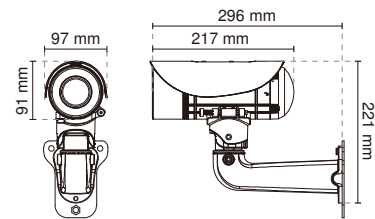

Dimensions

Compatible Accessories

Mounting Kits

All specifications are subject to change without notice. Copyright © VIVOTEK INC. All rights reserved.