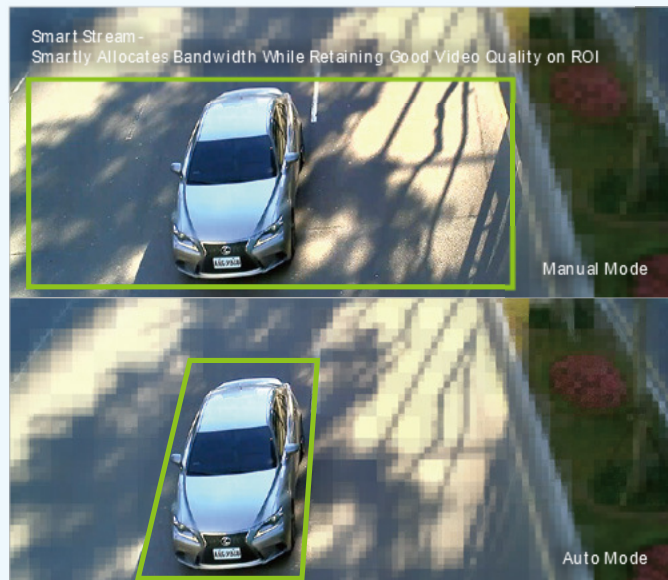

IB8381/ 81-E

Bullet Network Camera

5MP • 30M IR • Smart Focus System • IP67 • Cable Management • Extreme Weather Support with PoE

VIVOTEK IB8381/81-E is a brand-new professional outdoor bullet network camera offering up to 25 fps @ 5-Megapixel or 30 fps @ 1080p resolution with superb image quality. Equipped with new image technology, IB8381/81-E provides the excellent image quality and finer detail than ever before. The powerful 3D Noise Reduction technology and Smart Stream technology enables the IB8381/81-E to optimize resolution on a desired object or area to maximize efficiency of bandwidth usage.

The IP67-rated housing is also designed to ensure the camera body withstands rain and dust and guarantees smooth operation under a multitude of harsh weather conditions. Additionally, the wide operating temperature range further enhances the IB8381-E's performance and reliability in extremely cold and warm weather even with PoE.

Key Features

- 5-Megapixel CMOS Sensor
- 25 fps @ 2560x1920 (5MP)
- 3 ~ 9 mm Vari-focal, P-iris, Remote Focus Lens
- Removable IR-cut Filter for Day & Night Function
- Built-in IR Illuminators, Effective up to 30 Meters
- Real-time H.264, and M.JPEG Compression
- Two-way Audio
- WDR Enhancement for Unparalleled Visibility in Extremely Bright and Dark Environments
- Smart Focus System for Remote and Precise Focus Adjustment
- Weather-proof IP67-rated Housing
- Built-in 802.3at Compliant PoE
- Built-in SD/SDHC/SDXC Card Slot for On-board Storage
- Mounting Bracket with Cable Management for Protected Installation
- Extreme Weather Support with PoE (IB8381-E)
- Smart IR Technology to Avoid Overexposure