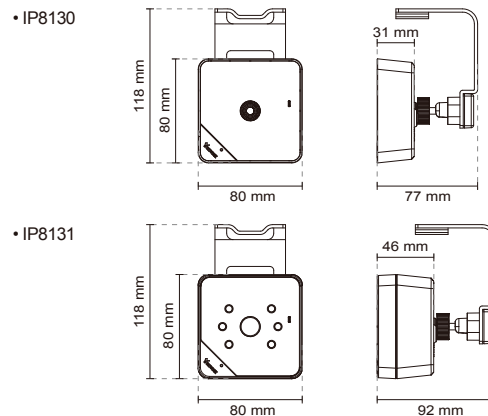

Alarm and Event	
Alarm Triggers	Video motion detection, manual trigger, digital input, periodical trigger, system boot, recording notification, camera tampering detection
Alarm Events	Event notification using HTTP, SMTP, FTP and NAS server File upload via HTTP, SMTP, FTP and NAS server
General	
Connectors	RJ-45 for Network connection Terminal block*2 for digital input Terminal block*2 for audio out DC-Jack for DC 12V power input
LED Indicator	System power and status indicator
Power Input	12V DC
Power Consumption	Max. 1.8W (IP8130) Max. 3.0W (IP8131)
Dimensions	31mm (D) x 80mm (W) x 80mm (H) (IP8130) 46mm (D) x 80mm (W) x 80mm (H) (IP8131)
Weight	83 g (IP8130) 123 g (IP8131)
Safety Certifications	CE, LVD, FCC Class B, VCCI, C-Tick
Operating Temperature	0°C ~ 40°C
Warranty	24 months
System Requirements	
Operating System	Microsoft Windows 7/Vista/XP/2000
Web Browser	Mozilla Firefox 7~10 (streaming only) Internet Explorer 7.x or 8.x
Other Players	VLC: 1.1.11 or above QuickTime: 7 or above
Included Accessories	
CD	User's manual, quick installation guide, Installation Wizard 2, ST7501 32-channel recording software
Power Adapter	DC 12V, 1.5A
Others	Quick installation guide, warranty card, camera mounting kit, Ethernet cable

Dimensions

All specifications are subject to change without notice. Copyright © 2012 VIVOTEK INC. All rights reserved.

Distributed by:

VIVOTEK INC.

6F, No.192, Lien-Cheng Rd., Chung-Ho, New Taipei City, 235, Taiwan, R.O.C.
| T: +886-2-82455282 | F: +886-2-82455532 | E: sales@vivotek.com

VIVOTEK USA, INC.

2050 Ringwood Avenue, San Jose, CA 95131
| T: 408-773-8886 | F: 408-773-8298 | E: salesusa@vivotek.com

Ver 1.0