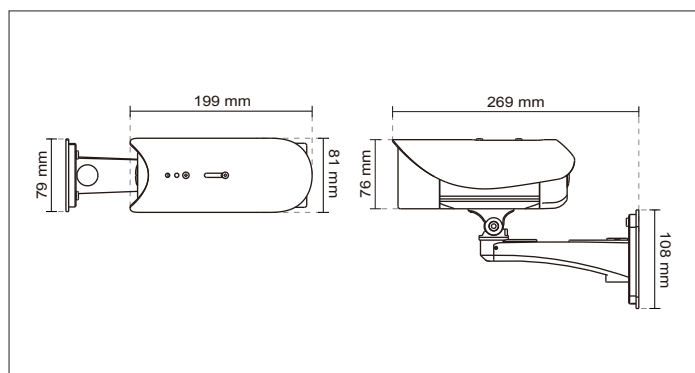

Dimensions

All specifications are subject to change without notice. Copyright © 2012 VIVOTEK INC. All rights reserved. P/N: 971005400

Distributed by:

VIVOTEK INC.

6F, No.192, Lien-Cheng Rd., Chung-Ho, New Taipei City, 235, Taiwan, R.O.C.
|T: +886-2-82455282 | F: +886-2-82455532 | E: sales@vivotek.com

VIVOTEK USA, INC.

2050 Ringwood Avenue, San Jose, CA 95131
|T: 408-773-8686 | F: 408-773-8298 | E: salesusa@vivotek.com