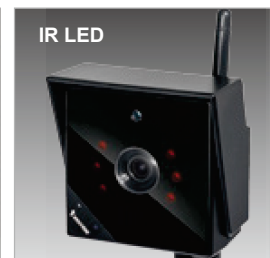

Fixed Network Camera IP8336W

1MP • Day & Night • IP66 • WPS

VIVOTEK IP8336W is a compact cube camera designed for indoor/outdoor surveillance. The stylish design makes it the best choice for settings such as boutique stores, department stores, or museums. Equipped with a 1MP sensor enabling viewing resolution of 1280x800 at a smooth 30 fps, the IP8336W is an all-in-one outdoor camera capable of capturing high quality, high resolution video.

Incorporating an IR-cut filter that can be removed automatically at night and built-in IR illuminators with coverage of up to 5 meters, the IP8336W is an outstanding 24-hour surveillance solution. The IP66-rated housing of the IP8336W enables users to easily build a cost-effective IP-based system without additional accessories.

The IP8336W supports the industry-standard H.264 compression technology along with MPEG-4 and MJPEG options, allowing the user to drastically reduce file sizes and conserve valuable network bandwidth. In addition, IP8336W is integrated with 802.11b/g/n wireless, making installation easier and video streaming faster than ever before. The WPS function also makes wireless configuration easy and straightforward. Together with the free multi-lingual 32-channel recording software ST7501, users can set up an easy-to-use IP surveillance system with ease.

Features

- 1-Megapixel CMOS Sensor
- Compact, Elegant Design
- Removable IR-cut Filter for Day and Night Function
- Built-in IR Illuminators, Effective up to 5 Meters
- Real-time H.264, MPEG-4 and MJPEG Compression (Triple Codec)
- Weather-proof IP66-rated Housing
- Built-in IEEE 802.11b/g/n WLAN
- Wi-Fi Protected Setup (WPS) for Easy and Secure Wireless Network Connection
- Built-in MicroSD/SDHC Card Slot for On-board Storage