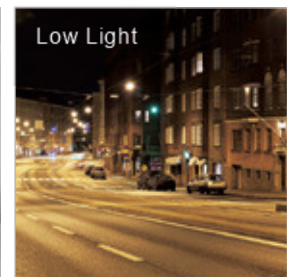

Bullet Network Camera IP8355H/55EH

1.3MP • WDR Pro II • 30M IR • Smart IR •
3DNR • SNV • IP67

VIVOTEK IP8355H/55EH are professional outdoor bullet network cameras offering up to 60 fps @ 1.3-Megapixel resolution with superb image quality.

Featuring the new improved Wide Dynamic Range Technology WDR Pro II, it provides extreme visibility in extremely dark & light environments with 4-shutter capture method. Combined with 3D Noise Reduction Technology, which enables the IP8355H/55EH to capture clear, polished video under low-light conditions and reduce bandwidth from sensor noise, users can identify an increased level of image detail in extremely bright as well as dark environments.

Additionally, as a professional day/night camera, IP8355H/55EH adopt Smart IR technology which prevents overexposure and provides noise reduction to adjust IR lighting intensity instantaneously based on the changes of light in the ambient environment.

To provide top-notch image quality, IP8355H/55EH also come with P-iris lens, which controls the iris with extreme precision with its built-in stepper motor. By using software controls, the lens maintains the iris opening at an optimal level at all times, resulting in superior sharpness and depth of field as well as image quality. Furthermore, for installers, properly adjusting the focus of a megapixel network camera can be difficult due to the level of image detail. Therefore, IP8355H/55EH are also designed with VIVOTEK's Smart Focus System to make installation and adjustment easier by using remote focus and zoom adjustment.