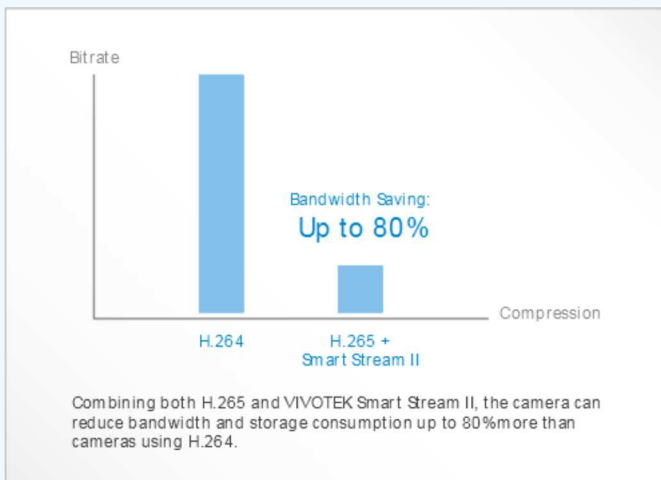

IP9181-H

Fixed Network Camera

5MP • H.265 • Smart Stream II • 1080p 60 fps • WDR Pro • SNV • GbE Port • DIS

VIVOTEK's IP9181-H is a brand-new professional H.265 box network camera offering up to 30 fps @5-Megapixel or 60 fps @1080p with superb image quality at all resolutions or frame rates. By utilizing VIVOTEK's sophisticated Smart Stream II, the camera is able to optimize quality for desired regions and thus ensure maximum efficiency of bandwidth usage. Combining both H.265 and Smart Stream II, the IP9181-H can reduce both bandwidth and storage consumption by up to 80% while keeping the high standard of image quality as a 5-Megapixel camera. This unique combination of high resolution and low storage consumption make the IP9181-H suitable for a wide range of video surveillance applications, including government and industrial buildings, retail environments, airports, railway stations and schools.