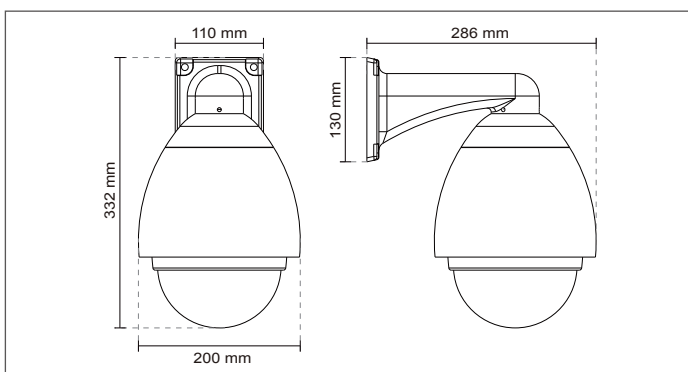

Dimension

All specifications are subject to change without notice. Copyright © 2011 VIVOTEK INC. All rights reserved. P/N: 971004400

Distributed by:

VIVOTEK INC.
6F, No.192, Lien-Cheng Rd., Chung-Ho, New Taipei City, 235, Taiwan, R.O.C.
| T: +886-2-82455282 | F: +886-2-82455532 | E: sales@vivotek.com

VIVOTEK USA, INC.
2050 Ringwood Avenue, San Jose, CA 95131
| T: 408-773-8686 | F: 408-773-8298 | E: salesusa@vivotek.com