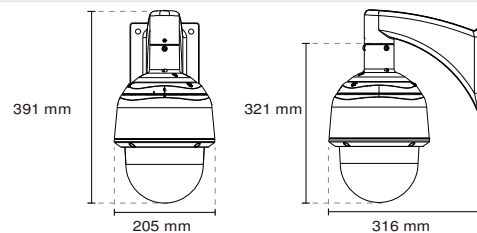

Dimensions

Compatible Accessories

Mounting Kits

	AM-116 20 cm pendant pipe		AM-231 Parapet mounting kit		AM-519 1.5" PT adapter
	AM-117 40 cm pendant pipe		AM-221 Goose neck mounting kit		
	AM-118 Indoor pendant head		AM-103 Recessed kit		

PoE Kits

	AP3001 PoE plus injector		AP-331 High power PoE injector		AA-341 AC 24V power adapter

Others

	AC-212 Smoked cover		AC-111 Vandal-proof transparent cover		AO-001 Combo cable

All specifications are subject to change without notice. Copyright © VIVOTEK INC. All rights reserved.

Distributed by:

VIVOTEK INC.
6F, No.192, Lien-Cheng Rd., Chung-Ho,

VIVOTEK USA
2050 Ringwood Avenue,

VIVOTEK Europe
Randstad 22-133, 1316BW Almere,

Ver 1.3