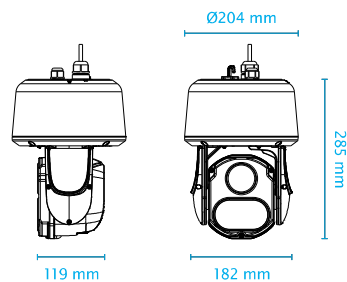

ONVIF	Supported, specification available at www.onvif.org
Intelligent Video	
Video Motion Detection	Five-window video motion detection
Auto-Tracking	Auto-tracking on moving object
Alarm and Event	
Alarm Triggers	Manual trigger, periodical trigger, system boot, recording notification, camera tampering detection, audio detection, motion detection
Alarm Events	Event notification using digital output, HTTP, SMTP, FTP and NAS server File upload via HTTP, SMTP, FTP and NAS server
General	
Connectors	RJ-45 cable connector for Network 10/100/1000Mbps PoE connection Audio input Audio output DC 48V power input Digital input*4 Digital output*2 RS-485 for PTZ control (PelcoD protocol, Baud rate 2400)
LED Indicator	System power and status indicator
Power Input	95W PoH/PoE DC 48V
Power Consumption	Max. 87 W (Heater on) Max. 39 W (Heater off)
Dimensions	Ø: 204 mm x 285 mm
Weight	Net: 6030 g
Casing	Weather-proof IP66-, Vandal-proof IK10- and NEMA 4X-rated housing
Safety Certifications	CE, FCC Class A, VCCI, C-tick, NEMA 4X, UL
Operating Temperature	-50°C ~ 55°C (-58°F ~ 131°F)
Humidity	90%
Warranty	36 months
System Requirements	
Operating System	Microsoft Windows 8/7/Vista/XP/2000
Web Browser	Mozilla Firefox 7~43 (streaming only) Internet Explorer 7/8/9/10/11
Other Players	VLC: 1.1.11 or above Quicktime: 7 or above
Included Accessories	
CD	User's manual, quick installation guide, Installation Wizard 2, VAST
Others	Wall mount bracket, screws, waterproof connectors, terminal blocks, quick installation guide, warranty card, alignment sticker, ground wire, T25 stardriver, software CD, desiccant bags, AO-003 I/O cable
Dimensions