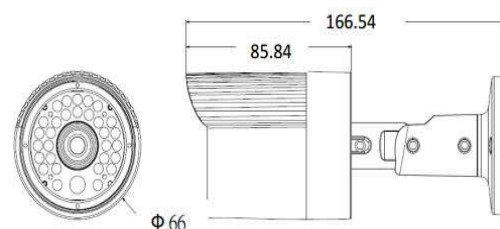

Alarm & Event

Event type	Motion detection, audio detection, periodical, network link down.
Alarm action	Network storage, edge storage, FTP, SMTP, HTTP event, HTTPS, alarm out pre and post event image.

Network

Users	5 simultaneous users
Security	Multiple user access levels with password protection, HTTPS encryption
Supported protocols	IPv4, IPv6, Bonjour, TCP/ IP, DHCP, DNS, DynDNS, PPPoE, ARP, ICMP, FTP, SMTP, NTP, UPnP, RTSP, RTP, RTCP, HTTP, HTTPS, SSL, TCP, UDP
ONVIF	2.4 & Profile S

General

Housing	Aluminum Alloy
Ingress Protection	IP66 rated weatherproof housing
Impact Protection	-
Other(s)	-
Operating conditions	Starting temperature: -10 ~ 60°C Humidity 10-100% RH Working temperature: -30~ 60°C Humidity 10-100% RH
Dimensions	φ66 x 166mm
Weight	420g excl. power supply
Included accessories	Quick installation guide, mounting and connector kit.
Optional accessories	AZ-J01
Certification	CE, FCC, RoHS
Language	Chinese, Croatian, Czech, Danish, Dutch, English, French, German, Greek, Hungarian, Italian, Japanese, Korean, Polish, Polish, Portuguese, Russian, Slovak, Spanish, Swedish, Turkish

System Requirements

Operating system	Windows XP / 7 / 8 / 8.1, MAC OS, Linux
Browser	Internet Explorer 9 / 10 / 11, Chrome, Firefox, Safari

Unit:mm