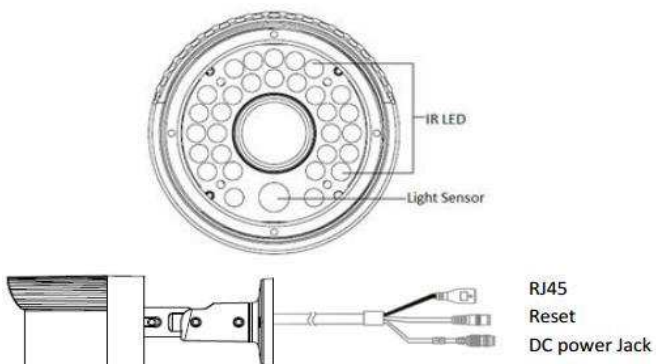

Alarm & Event

Event type	Motion detection, audio detection, periodical, network link down.
Alarm action	Network storage, edge storage, FTP, SMTP, HTTP event, HTTPS, alarm out pre and post event image.

Network

Users	5 simultaneous users
Security	Multiple user access levels with password protection, HTTPS encryption
Supported protocols	IPv4, IPv6, Bonjour, TCP/ IP, DHCP, DNS, DynDNS, PPPoE, ARP, ICMP, FTP, SMTP, NTP, UPnP, RTSP, RTP, RTCP, HTTP, HTTPS, SSL, TCP, UDP
ONVIF	2.4 & Profile S

General

Housing	Aluminum Alloy
Ingress Protection	IP66 rated weatherproof housing
Impact Protection	-
Other(s)	-
Operating conditions	Starting temperature: -10 ~ 60°C Humidity 10-100% RH Working temperature: -30~ 60°C Humidity 10-100% RH
Dimensions	φ66 x 166mm
Weight	420g excl. power supply
Included accessories	Quick installation guide, mounting and connector kit.
Optional accessories	AZ-J01
Certification	CE, FCC, RoHS
Language	Chinese, Croatian, Czech, Danish, Dutch, English, French, German, Greek, Hungarian, Italian, Japanese, Korean, Polish, Polish, Portuguese, Russian, Slovak, Spanish, Swedish, Turkish

System Requirements

Operating system	Windows XP / 7 / 8 / 8.1, MAC OS, Linux
Browser	Internet Explorer 9 / 10 / 11, Chrome, Firefox, Safari

Unit:mm