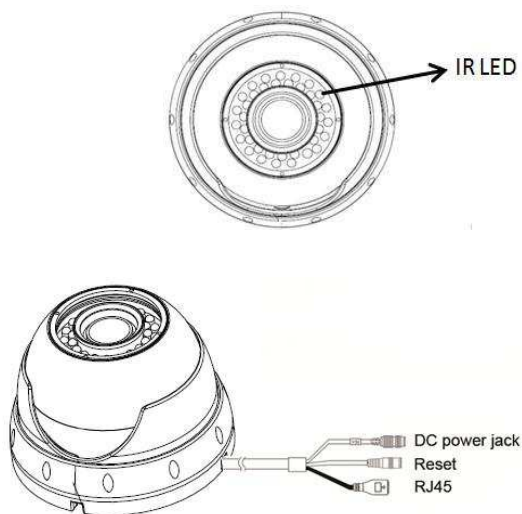

Technical Specifications

Camera

Camera Type	2MP Outdoor IR Dome
Image sensor	1/2.8" CMOS sensor
Lens	2.8mm, F2.0
Horizontal view angle	96°
IR working distance	30m effective range
Min illumination	0.05 lux @ F2.0 (color) 0.005 lux @ F2.0 (B/W)
WDR	D-WDR
Day/Night function	Mechanical IR cut filter, Light sensor

Video & Audio

Resolutions	Motion JPEG/H.264/H.265: 2 Profile from 1920 x 1080 to 320 x 240 (total 5 resolutions) 2 Profile from 640 x 480 to 320 x 240 (total 3 resolutions)
Video compression	Motion JPEG H.264 baseline/ main profile/high profile H.265
Frame rate	H.265/H.264: up to 25 fps at 1920 x 1080 Motion JPEG : up to 25 fps at 1920 x 1080
Video streaming	Simultaneous Motion JPEG, H.264, H.265 Controllable frame rate and bandwidth Support unicast and multicast (RTSP)
Image settings	Rotation: mirror, flip, mirror flip, corridor mode Brightness, contrast, saturation, sharpness Overlay capabilities: time, date, text and privacy Image ROI, White balance (auto/manual) 3D DNR -
Audio support	-
Audio compression	-

I/O & Connector

Ethernet	RJ-45 Ethernet 10/100 Base -T
PoE	12V DC & PoE (802.3af)
Buttons	Reset push button