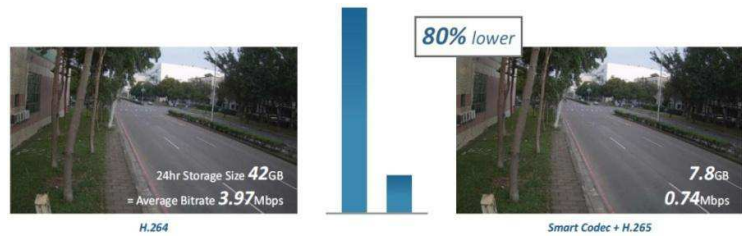

Features

Smart Codec + H.265

ZAVIO Smart Codec + H.265 reduces bandwidth and storage requirements by a stunning 80% compared to standard H.264 camera.