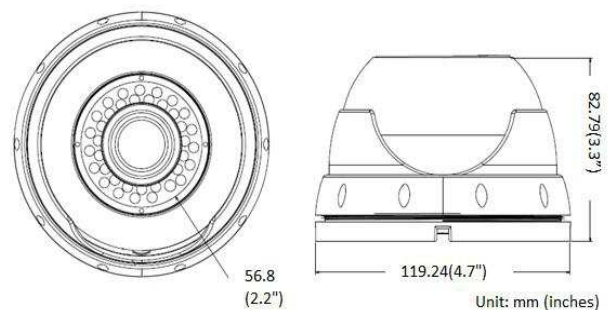

System Requirements

Operating system	Windows XP / 7 / 8 / 8.1, MAC OS, Linux
Browser	Internet Explorer 9 / 10 / 11, Chrome, Firefox, Safari