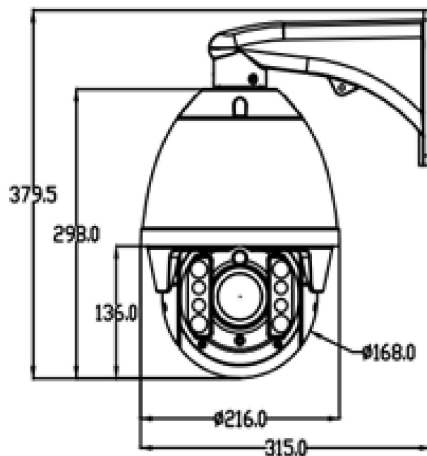

Technical Specifications

Camera

Camera Type	2MP Outdoor IR Speed Dome
Image sensor	1/2.8" Starlight CMOS sensor
Lens	4.5-135mm, F1.6(W)-4.4(T)
Horizontal view angle	57° - 2.02°
IR working distance	150m effective range with Adaptive IR
Min	0.001 lux @ F1.6 (color) 0.0001 lux @ F1.6 (B/W)
WDR	120dB
Day/Night function	Mechanical IR cut filter, Light sensor

Video & Audio

Resolutions	Motion JPEG/H.264/H.265: 2 Profile from 1920 x 1080 to 320 x 240 (total 5 resolutions) 2 Profile from 640 x 480 to 320 x 240 (total 3 resolutions)
Video compression	Motion JPEG H.264 baseline/ main profile/high profile H.265
Frame rate	H.265/H.264: up to 30 fps at 1920 x 1080 Motion JPEG : up to 30 fps at 1920 x 1080
Video	Simultaneous Motion JPEG, H.264, H.265 Controllable frame rate and bandwidth Support unicast and multicast (RTSP)
Image settings	Rotation: mirror, flip, mirror flip Brightness, contrast, saturation, sharpness Overlay capabilities: time, date, text and privacy Image ROI, White balance (auto/manual) 3D DNR Defog
Audio support	Two-way audio
Audio compression	G.711A

I/O & Connector

Ethernet	RJ-45 Ethernet 10/100 Base -T
Power Supply	Terminal block, - 24V DC, + 24V DC, GND Power consumption: Max 36W PoE(Power over Ethernet) built-in IEEE 802.3at
Alarm I/O	Terminal block, 2/1
Audio connector	RCA
Analog video output	BNC
RS-485	-
Edge storage	Micro SD/SDHC/SDXC up to 128GB
Buttons	Reset push button

Alarm & Event

Event type	Alarm input, motion detection, audio detection, periodical, network link down.
Alarm action	Network storage, edge storage, FTP, SMTP, HTTP event, HTTPS, alarm out pre and post event image.

Network

Users	10 simultaneous users
Security	Multiple user access levels with password protection, HTTPS encryption
Supported protocols	IPv4, IPv6, Bonjour, TCP/ IP, DHCP, DNS, DynDNS, PPPoE, ARP, ICMP, FTP, SMTP, NTP, UPnP, RTSP, RTP, RTCP, HTTP, HTTPS, SSL, TCP, UDP
ONVIF	2.4 & Profile S

General

Housing	Aluminum Alloy
Ingress Protection	IP66 rated weatherproof housing
Impact Protection	IK10 rated vandal-proof housing
Operating conditions	Starting temperature: -20 ~ 60°C Humidity 10-100% RH Working temperature: -40~ 60°C Humidity 10-100% RH
Dimensions	φ216 x 379.5mm
Weight	6.7kg excl. power supply
Accessories (included)	Quick installation guide, wall mount, mounting and connector kit.
Accessories (optional)	AS-C01 (Joystick Controller)
Certification	CE, FCC, RoHS
Language	Chinese, Croatian, Czech, Danish, Dutch, English, French, German, Greek, Hungarian, Italian, Japanese, Korean, Polish, Polish, Portuguese, Russian, Slovak, Spanish, Swedish, Turkish

System Requirements

Operating system	Windows XP / 7 / 8 / 8.1, MAC OS, Linux
Browser	Internet Explorer 9 / 10 / 11, Chrome, Firefox, Safari

ZAVIO Inc. | 2F., No.24-2, Gongye E. 4th Rd., East Dist., Hsinchu City 300, Taiwan

www.zavio.com | TEL: 886-3-579-0275 | FAX: 886-3-668-6845 | E-Mail: sales@zavio.com