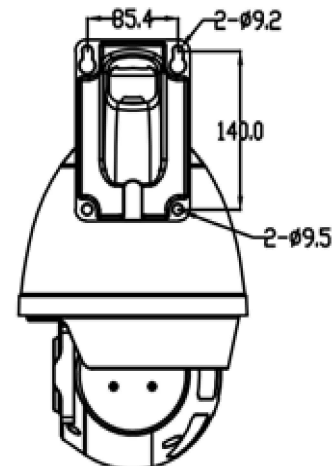

Technical Specifications

Camera

Camera Type	2MP Outdoor IR Speed Dome
Image sensor	1/2.8" Starlight CMOS sensor
Lens	4.5-135mm, F1.6(W)-4.4(T)
Horizontal view angle	57° - 2.02°
IR working distance	150m effective range with Adaptive IR
Min	0.001 lux @ F1.6 (color) 0.0001 lux @ F1.6 (B/W)
WDR	120dB
Day/Night function	Mechanical IR cut filter, Light sensor

Video & Audio

Resolutions	Motion JPEG/H.264/H.265: 2 Profile from 1920 x 1080 to 320 x 240 (total 5 resolutions) 2 Profile from 640 x 480 to 320 x 240 (total 3 resolutions)
Video compression	Motion JPEG H.264 baseline/ main profile/high profile H.265
Frame rate	H.265/H.264: up to 30 fps at 1920 x 1080 Motion JPEG : up to 30 fps at 1920 x 1080
Video	Simultaneous Motion JPEG, H.264, H.265 Controllable frame rate and bandwidth Support unicast and multicast (RTSP)
Image settings	Rotation: mirror, flip, mirror flip Brightness, contrast, saturation, sharpness Overlay capabilities: time, date, text and privacy Image ROI, White balance (auto/manual) 3D DNR Defog
Audio support	Two-way audio
Audio compression	G.711A

I/O & Connector

Ethernet	RJ-45 Ethernet 10/100 Base -T
Power Supply	Terminal block, - 24V DC, + 24V DC, GND Power consumption: Max 36W PoE(Power over Ethernet) built-in IEEE 802.3at
Alarm I/O	Terminal block, 2/1
Audio connector	RCA
Analog video output	BNC
RS-485	-
Edge storage	Micro SD/SDHC/SDXC up to 128GB
Buttons	Reset push button

Alarm & Event

Event type	Alarm input, motion detection, audio detection, periodical, network link down.
Alarm action	Network storage, edge storage, FTP, SMTP, HTTP event, HTTPS, alarm out pre and post event image.

Network

Users	10 simultaneous users
Security	Multiple user access levels with password protection, HTTPS encryption
Supported protocols	IPv4, IPv6, Bonjour, TCP/ IP, DHCP, DNS, DynDNS, PPPoE, ARP, ICMP, FTP, SMTP, NTP, UPnP, RTSP, RTP, RTCP, HTTP, HTTPS, SSL, TCP, UDP
ONVIF	2.4 & Profile S

General

Housing	Aluminum Alloy
Ingress Protection	IP66 rated weatherproof housing
Impact Protection	IK10 rated vandal-proof housing
Operating conditions	Starting temperature: -20 ~ 60°C Humidity 10-100% RH Working temperature: -40~ 60°C Humidity 10-100% RH
Dimensions	φ216 x 379.5mm
Weight	6.7kg excl. power supply
Accessories (included)	Quick installation guide, wall mount, mounting and connector kit.
Accessories (optional)	AS-C01 (Joystick Controller)
Certification	CE, FCC, RoHS
Language	Chinese, Croatian, Czech, Danish, Dutch, English, French, German, Greek, Hungarian, Italian, Japanese, Korean, Polish, Polish, Portuguese, Russian, Slovak, Spanish, Swedish, Turkish

System Requirements

Operating system	Windows XP / 7 / 8 / 8.1, MAC OS, Linux
Browser	Internet Explorer 9 / 10 / 11, Chrome, Firefox, Safari

ZAVIO Inc. | 2F., No.24-2, Gongye E. 4th Rd., East Dist., Hsinchu City 300, Taiwan

www.zavio.com | TEL: 886-3-579-0275 | FAX: 886-3-668-6845 | E-Mail: sales@zavio.com