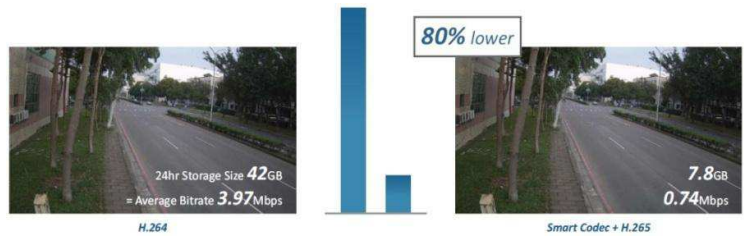

Features

Smart Codec + H.265

ZAVIO Smart Codec + H.265 reduces bandwidth and storage requirements by a stunning 80% compared to standard H.264 camera.

WDR off