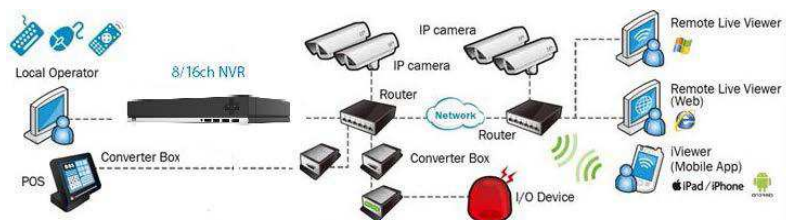

## Features

- One-click setup
- HDMI & VGA dual display
- Support embedded motion detection (local setup)
- POS integration
- Plug & play
- 8 x PoE Port

- Linux embedded – safer solution against PC crashes and virus attacks
- One-click setup for more than 100 brands of IP cameras
- findNVR – free from router settings for web/ mobile viewing
- Point of Sale (POS)
- Support embedded motion detection (local setup)
- Support camera multi-stream setting
- Support megapixel cameras and H.264 compression format
- Support one-way audio
- Support camera snapshot
- Remote I/O solution and camera I/O integration
- Real-time digital output, Email alert and push notification on mobile
- Digital watermark
- NTP server synchronization
- Compatible with touch panel
- Support HDD SMART self-test
- Support 2329 IP camera models (with free monthly update)
- 8 x PoE Port (15W, 10/100 Mbps)
- 1 x Gigabit Port, RJ45 (10/100/1,000 Mbps)

## Specifications

Maximum Numbers of Licenses	16	
Based License	8 (N2080P)	16 (N2160P)
Video Output	HDMI, VGA	
Output Resolution	1920x1080, 1280x1024, 1280x720, 1024x768	
Decoding Capacity (H.264)	120fps @1080p or 240fps @720p	
Throughput	80Mbps	
Number of Drives	2 x 3.5" SATA II	
External Storage	1 x eSATA	
RAM	DDR3 1GB	
USB	2 x USB 2.0 (for keyboard, mouse, UPS, USB flash drive)	
LAN	1 x Gigabit Port, RJ45, 8 x PoE Port (10/100 Mbps)	
LAN Transmission Speed	10/100/1000 Mbps	
OS	Linux embedded	
Audio	One way	
POE	8 Port	
POS Integration	Yes	
CMS Support	Yes	
Camera Multi-stream	Yes	
Camera Auto Setup	Yes	
Mobile Platform	iPhone, iPad, Android	
Remote Client	Mobile, Windows application, Browser	
P2P Service(findNVR)	Yes	
Live View Control	Live view, preset/go, PTZ, remote I/O, snapshot, digital PTZ	
Intelligent Search via Web/Remote	General motion, missing object, foreign object, lose focus, camera occlusion	
ONVIF	ONVIF 2.3 & Profile S compliant	